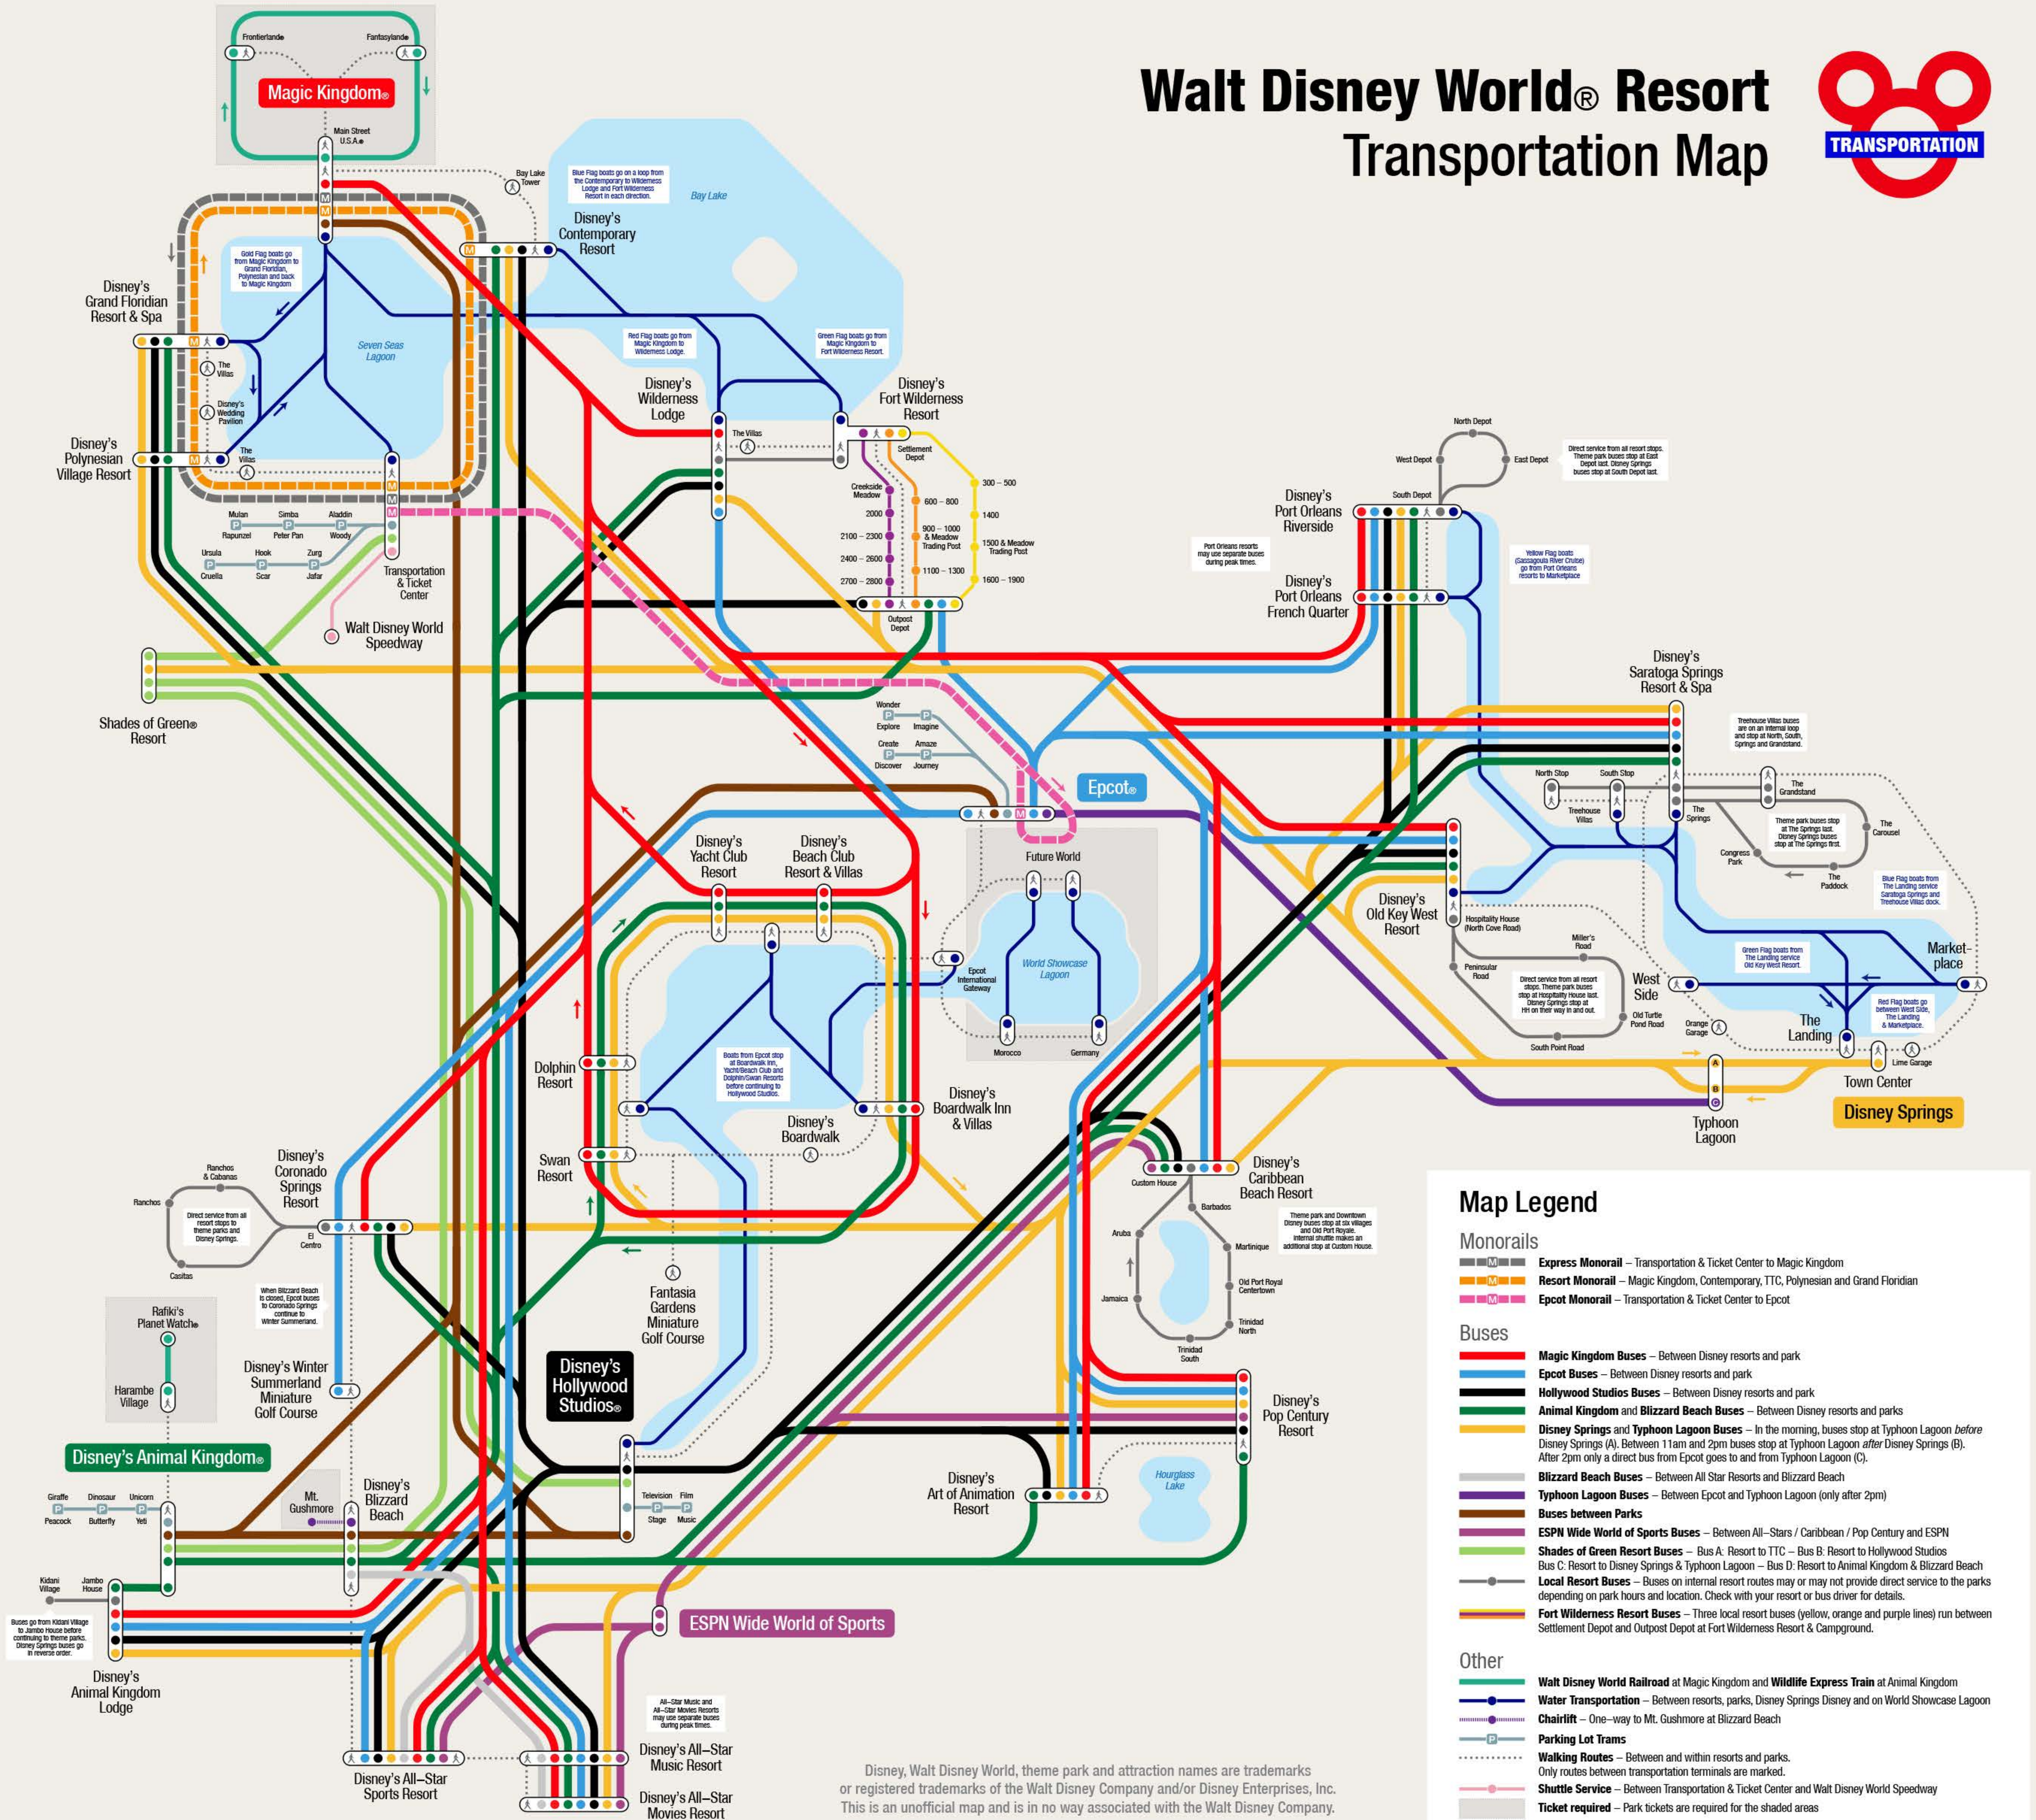

Walt Disney World® Resort Transportation Map

Map Legend

Monorails

- **Express Monorail** – Transportation & Ticket Center to Magic Kingdom
- **Resort Monorail** – Magic Kingdom, Contemporary, TTC, Polynesian and Grand Floridian
- **Epcot Monorail** – Transportation & Ticket Center to Epcot

Buses

- **Magic Kingdom Buses** – Between Disney resorts and park
- **Epcot Buses** – Between Disney resorts and park
- **Hollywood Studios Buses** – Between Disney resorts and park
- **Animal Kingdom and Blizzard Beach Buses** – Between Disney resorts and parks
- **Disney Springs and Typhoon Lagoon Buses** – In the morning, buses stop at Typhoon Lagoon before Disney Springs (A). Between 11am and 2pm buses stop at Typhoon Lagoon after Disney Springs (B). After 2pm only a direct bus from Epcot goes to and from Typhoon Lagoon (C).
- **Blizzard Beach Buses** – Between All Star Resorts and Blizzard Beach
- **Typhoon Lagoon Buses** – Between Epcot and Typhoon Lagoon (only after 2pm)
- **Buses between Parks**
  - **ESPN Wide World of Sports Buses** – Between All-Stars / Caribbean / Pop Century and ESPN
  - **Shades of Green Resort Buses** – Bus A: Resort to TTC – Bus B: Resort to Hollywood Studios
  - **Bus C: Resort to Disney Springs & Typhoon Lagoon** – Bus D: Resort to Animal Kingdom & Blizzard Beach
- **Local Resort Buses** – Buses on internal resort routes may or may not provide direct service to the parks depending on park hours and location. Check with your resort or bus driver for details.
- **Fort Wilderness Resort Buses** – Three local resort buses (yellow, orange and purple lines) run between Settlement Depot and Outpost Depot at Fort Wilderness Resort & Campground.

Other

- **Walt Disney World Railroad** at Magic Kingdom and **Wildlife Express Train** at Animal Kingdom
- **Water Transportation** – Between resorts, parks, Disney Springs Disney and on World Showcase Lagoon
- **Chairlift** – One-way to Mt. Gushmore at Blizzard Beach
- **Parking Lot Trams**
- **Walking Routes** – Between and within resorts and parks. Only routes between transportation terminals are marked.
- **Shuttle Service** – Between Transportation & Ticket Center and Walt Disney World Speedway
- **Ticket required** – Park tickets are required for the shaded areas

Disney, Walt Disney World, theme park and attraction names are trademarks or registered trademarks of the Walt Disney Company and/or Disney Enterprises, Inc. This is an unofficial map and is in no way associated with the Walt Disney Company.